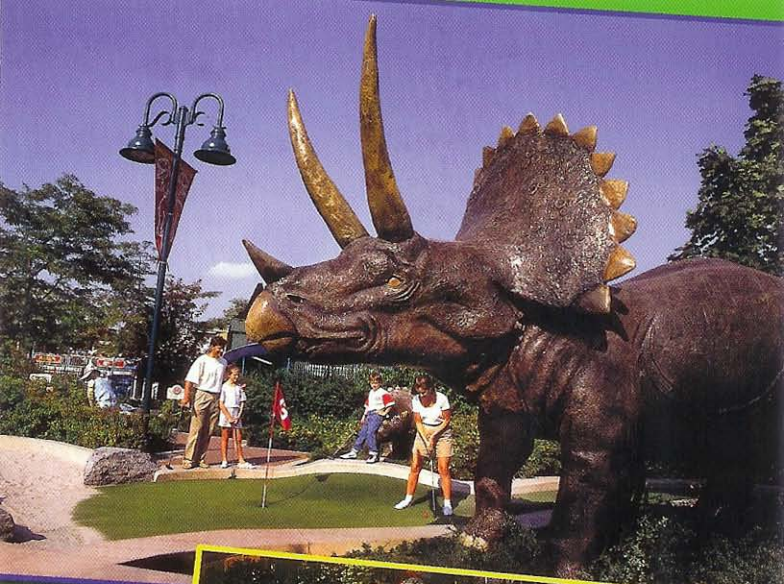

DINOSAUR PARK

MINIATURE GOLF

Located Behind
Ripley's Believe
It or Not

Clifton Hill

Entertainment & Dining District

Our collection of authentic dinosaurs are in a landscaped setting with the sounds of the Jurassic age.

18 holes of Family Fun!