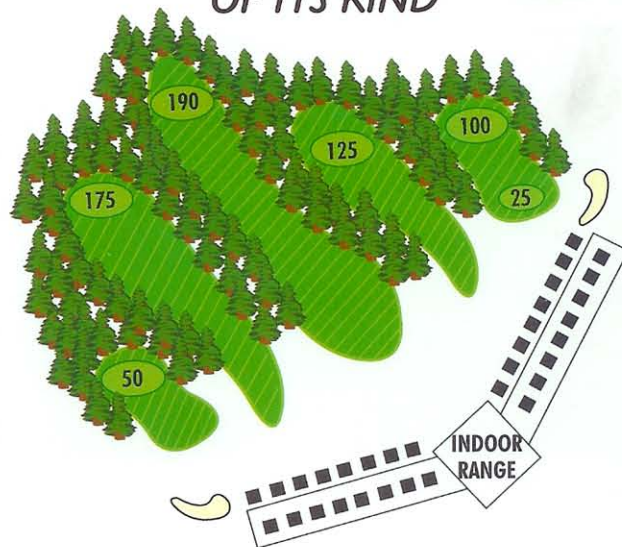

ACCOMMODATIONS

EXECUTIVE GOLF RESIDENCE

- Located on the 18th tee
- 9 bedrooms/3 baths
- Accommodates up to 30 people

COTTAGE GOLF RESIDENCE

- Located on the 18th fairway
- 7 bedrooms/3 baths
- Accommodates up to 20 people

- Breakfast at the clubhouse
- 18 holes of golf with power cart
- Light lunch and dinner special
 - One night accommodation
- Door prizes donated for groups of 12 or more

THE ONLY RANGE OF ITS KIND

- 20 natural turf tee stations
- 20 artificial turf tee stations
- Tree lined practice fairways with over 250 trees
- 6 elevated target greens from 25 - 200 yards
 - Practice trap with target green
- New 10 000 sq. ft. undulating practice green
- Year-round heated winterized driving range
- Illuminated practice facility for evening play

THE 17TH HOLE AT NIAGARA FALLS HAS BEEN RATED THE THIRD-BEST HOLE IN THE NIAGARA PENINSULA. IT'S A WINDING 500-YARD PAR 5 WITH A LARGE POND IN FRONT THAT IS A "MUST-CARRY"

OUR CLUBHOUSE IS OPEN YEAR-ROUND FOR BANQUETS, WEDDINGS OR THAT "SPECIAL EVENT"

CHECK OUT OUR NEWLY RENOVATED PRO-SHOP

OUR FRIENDLY STAFF IS HERE TO MAKE SURE THAT YOUR DAY AT NIAGARA FALLS GOLF COURSE IS A MEMORABLE ONE

The 16th hole is an excellent par 4. It is 385 yards with fairway bunkers strategically placed, "pinching" the tee shot landing area. The entrance to the green is tight with a pond and trees on the right, forcing the golfer to play the green for par.