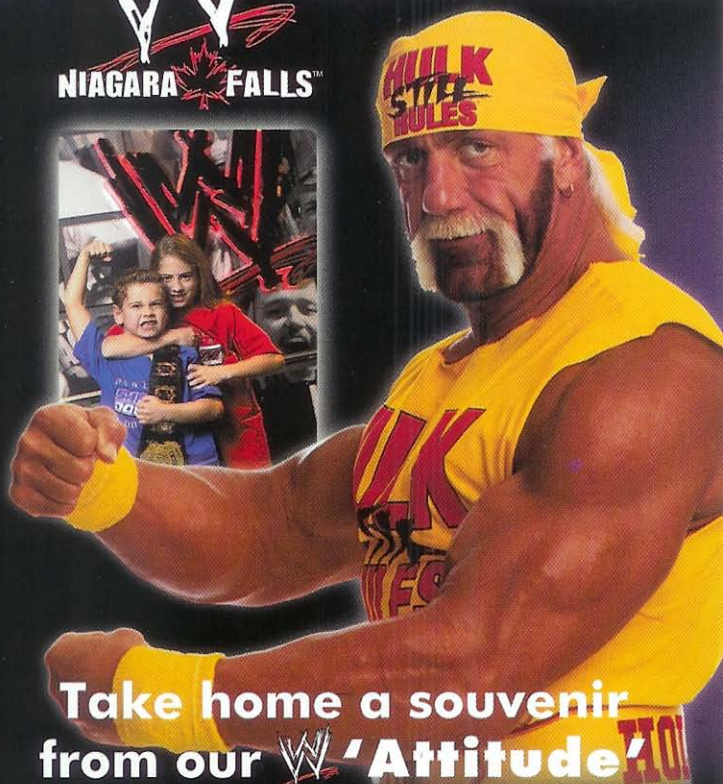

**R
I
D
E**

NIAGARA FALLS™

**Experience Pile Driver,
an edge-of-your-seat
thrilling adventure!**

**905-354-SLAM
ON CLIFTON HILL**

**\$
2
OFF**

**PILE
DRIVER™**

**DARE TO
CHALLENGE
THE PILE
DRIVER!**

**\$
2
OFF**

Take home a souvenir
from our **WWE Attitude**
line of clothing &
unique licensed products.

Directions:

From the Rainbow Bridge:
Take the first right immediately
after customs. Turn left on Hiram,
and left again on Ontario.

From QEW/Hwy 420:
Take QEW to 420 towards the
Rainbow Bridge and "The Falls"
to Falls Avenue.

905-354-SLAM
ON CLIFTON HILL
next to Rainforest Cafe

"World Wrestling Entertainment," "WWE" logo and WWE Superstar
likenesses are trademarks of World Wrestling Entertainment, Inc.
All Rights Reserved.