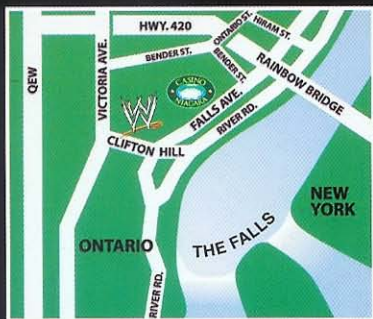

**R
I
D
E**

NIAGARA FALLS™

**Experience Pile Driver,
an edge-of-your-seat
thrilling adventure!**

**905-354-SLAM
ON CLIFTON HILL**

**\$
2
OFF**

**PILE
DRIVER™**

**DARE TO
CHALLENGE
THE PILE
DRIVER!**

**\$
2
OFF**

Take home a souvenir
from our **WWE Attitude**
line of clothing &
unique licensed products.

Directions:

From the Rainbow Bridge:
Take the first right immediately
after customs. Turn left on Hiram,
and left again on Ontario.

From QEW/Hwy 420:
Take QEW to 420 towards the
Rainbow Bridge and "The Falls"
to Falls Avenue.

905-354-SLAM
ON CLIFTON HILL
next to Rainforest Cafe

"World Wrestling Entertainment," "WWE" logo and WWE Superstar
likenesses are trademarks of World Wrestling Entertainment, Inc.
All Rights Reserved.